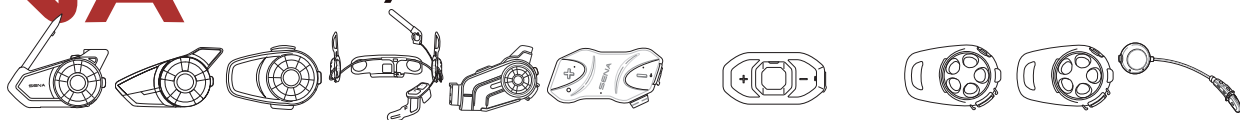

SENA Motorcycle Bluetooth® Headset & Intercom

Funcies	30K	20S	10S	10U	10C	10R	SF4	SF2	SF1	SMH5FM	SMH5	3S W/B
BLUETOOTH												
Bluetooth versie	4.1						3.0					
Bluetooth ondersteuning	HSP / HFP / A2DP / AVCRP											
Dual Processor	✓	✓	-	-	-	-	-	-	-	-	-	-
Mesh communicatie	✓	-	-	-	-	-	-	-	-	-	-	-
ALGEMEEN												
Bediening (aantal knoppen)	3 + Jog Dial	2 + Jog Dial	1 + Jog Dial	2 + Remote	2 + Jog Dial	3			1 + Jog Dial	1 + Jog Dial	2	
Microfoon (mogelijk)	Draad / Boom			OEM gereed			Draad / Boom			*		
Bevestiging	Klem + Tape			OEM gereed			Klem + Tape			Velcro + Tape		
Bedrade audio (MP 3 Plug)	✓	✓	✓	-	-	-	-	-	-	-	-	-
Batterij duur (vol gebruik uur)	13		12	10	17	10	13			7	8	
Standby Time (in dagen)	10			9	10					6	6	7
Gebruik tijdens het laden	✓	✓	✓	✓	✓	✓	✓	✓	✓	✓	✓	-
TELEFOON												
Muziek beluisteren in stereo	✓	✓	✓	✓	✓	✓	✓	✓	✓	✓	✓	✓
Gesproken navigatie	✓	✓	✓	✓	✓	✓	✓	✓	✓	✓	✓	✓
Laatste nummer terugbellen	✓	✓	✓	✓	✓	✓	✓	✓	✓	✓	✓	✓
Speed Dial	✓	✓	✓	✓	✓	✓	✓	✓	✓	✓	✓	-
INTERCOM												
Max# of Multi-way intercom Bluetooth	16	8	4			1	-	2				
Max# of Multi-way intercom Mesh	Limitless	-	-	-	-	-	-	-	-	-	-	-
HD Intercom	✓	✓	✓	✓	✓	✓	✓	✓	-	-	-	-
Afstand intercom Bluetooth (meter)	2000	2000	1600			900	1200	800	-	700	400	200
Afstand intercom Mesh (meter)	8000	-	-	-	-	-	-	-	-	-	-	-
Praat met alle merken (Universal)	✓	✓	✓	✓	✓	✓	✓	✓	-	✓	✓	-
Conference Intercom	✓	✓	✓	✓	✓	✓	✓	-	-	-	-	-
Max# of Bluetooth intercom pairing	16	8	4			3	1	-	3			2
Voice Command (VOX)	✓	✓	✓	✓	✓	✓	✓	✓	-	-	-	-
OPTIES												
Ingebouwde HD Camera	-	-	-	-	✓	-	-	-	-	-	-	-
Smart Phone App	✓	✓	✓	✓	✓	✓	✓	✓	✓	-	-	-
FM Radio	✓	✓	✓	✓	✓	✓	✓	✓	-	✓	-	-
Tweede telefoon pairing	✓	✓	✓	✓	✓	✓	✓	✓	✓	✓	✓	✓
Navigatie app support	✓	✓	-	-	-	-	✓	✓	✓	-	-	-
Uitgesproken menu's	✓	✓	✓	✓	✓	✓	✓	✓	✓	✓	✓	✓
Quick charge	✓	-	-	-	-	-	✓	✓	✓	-	-	-
Muziek door streamen	✓	✓	✓	✓	✓	✓	✓	✓	✓	✓	✓	-
Advanced noise control	✓	✓	✓	✓	✓	✓	✓	✓	✓	✓	✓	-
Audio multitasking	✓	✓	-	-	-	-	✓	✓	✓	-	-	-
Voice Command	✓	✓	-	-	-	-	-	-	-	-	-	-
Bewegings sensor	-	✓	-	-	-	-	-	-	-	-	-	-
Geschikt voor remote control	✓	✓	✓	✓	✓	✓	✓	✓	✓	-	-	-
Firmware update	✓	✓	✓	✓	✓	✓	✓	✓	✓	✓	✓	✓